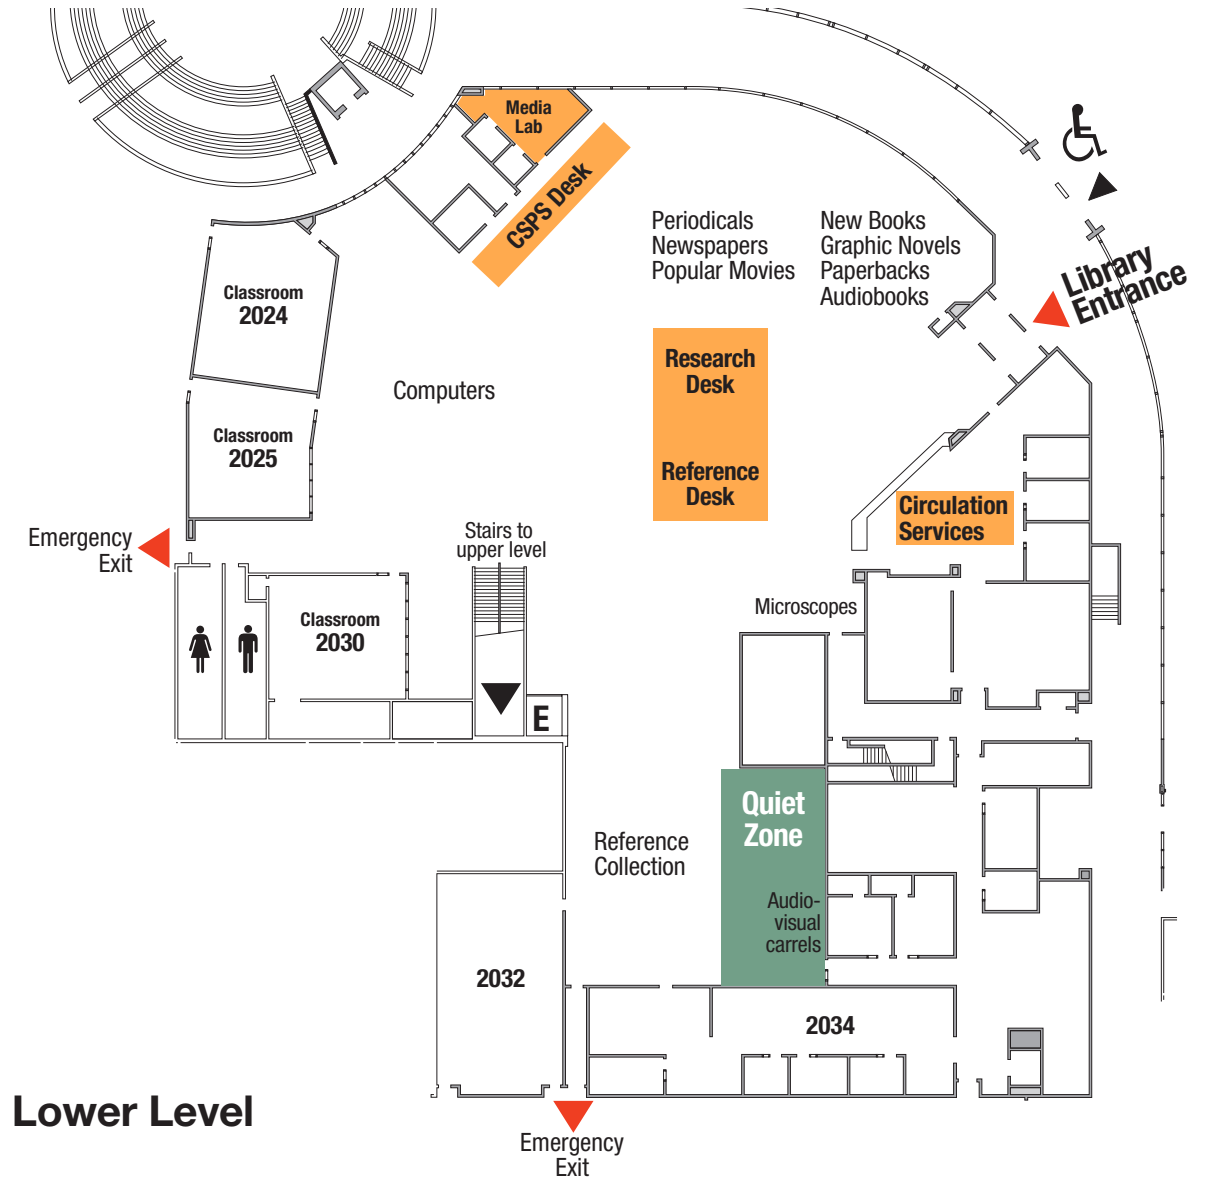

LOWER LEVEL

Atlases and Maps

Audiovisual Carrels: For videos, slides and audiotapes

Circulation Services: Checkouts; renewals; library cards; reserves; models

Classrooms: SRC 2024, SRC 2025, SRC 2030

Computing Support and Printing Services (CSPS): Photocopiers; printers; student laptops

Flat File

Media Lab: Computers and software for presentations and media editing

Microform Readers with Printers: Located near the CSPS service desk

New Books: Selected new books

Newspapers: Current newspapers

Periodicals: Current magazines and journals

Popular Movie Collection: DVDs and VHS tapes

Research Desk: In-depth research assistance

Reference Desk

Technical Services: SRC 2034

Upper Level Map on other side

Lower Level